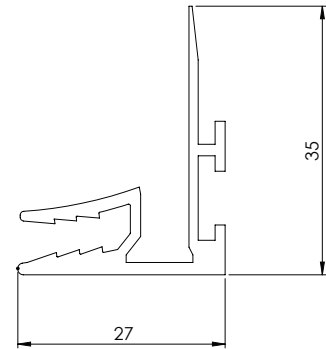

slim27

LIGHTING:

- LED stripe glued to the inner edge of the Al profile shines light to the edge of engraved acrylic plate
- Colour Temperature (CCT) 6500K
- Brightness is dependent on the panel size
- Energy consumption = 40W/m per side
- Operating voltage 12V DC
- Mains voltage 220 - 240V, 50 - 60Hz AC

SPECIFICATIONS OF FRAME:

- 17 mm deep (C) aluminium profile - anodized, colour RAL 9005, optionally can be supplied lacquered in your colour of choice
- Max frame size $A = 2200 \times B = 1250$ mm

SPECIFICATIONS OF GRAPHICS:

- The frame is designed for Keder-profile graphics

HANGING / FIXING:

- Wall hanging on the hanging rail
- For installation into boxes using click-in system